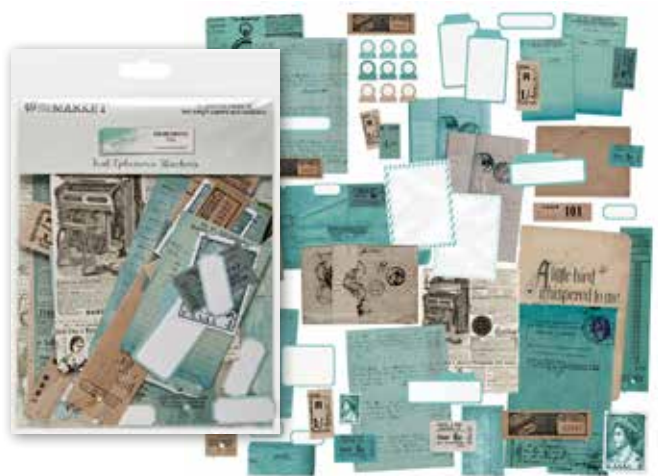

Color Swatch Teal 12x12 Collection Pack TCS-26221

Color Swatch Teal Paper 1 TCS-26238

Color Swatch Teal Paper 2 TCS-26245

Color Swatch Teal Paper 3 TCS-26252

Color Swatch Teal Paper 4 TCS-26269

Color Swatch Teal Paper 5 TCS-26276

49 MARKET

Branna Lepper 2024 Design Team

COLOR SWATCH
TEAL

DESIGNED BY KATIE PERTIET

Color Swatch Teal Essentials Project Tote Bundle TCS-26290

Color Swatch Teal Acetate Assortment TCS-26344

Color Swatch Teal Ephemera Stackers TCS-26337

Color Swatch Teal Laser Cut Elements TCS-26313

Color Swatch Teal Mini Laser Cut Elements TCS-26320

**COLOR SWITCH
TEAL**
DESIGNED BY KATIE PERTIET

Color Switch Teal Frame Set TCS-26283

Color Switch Teal Rub-on Transfer Set TCS-26306